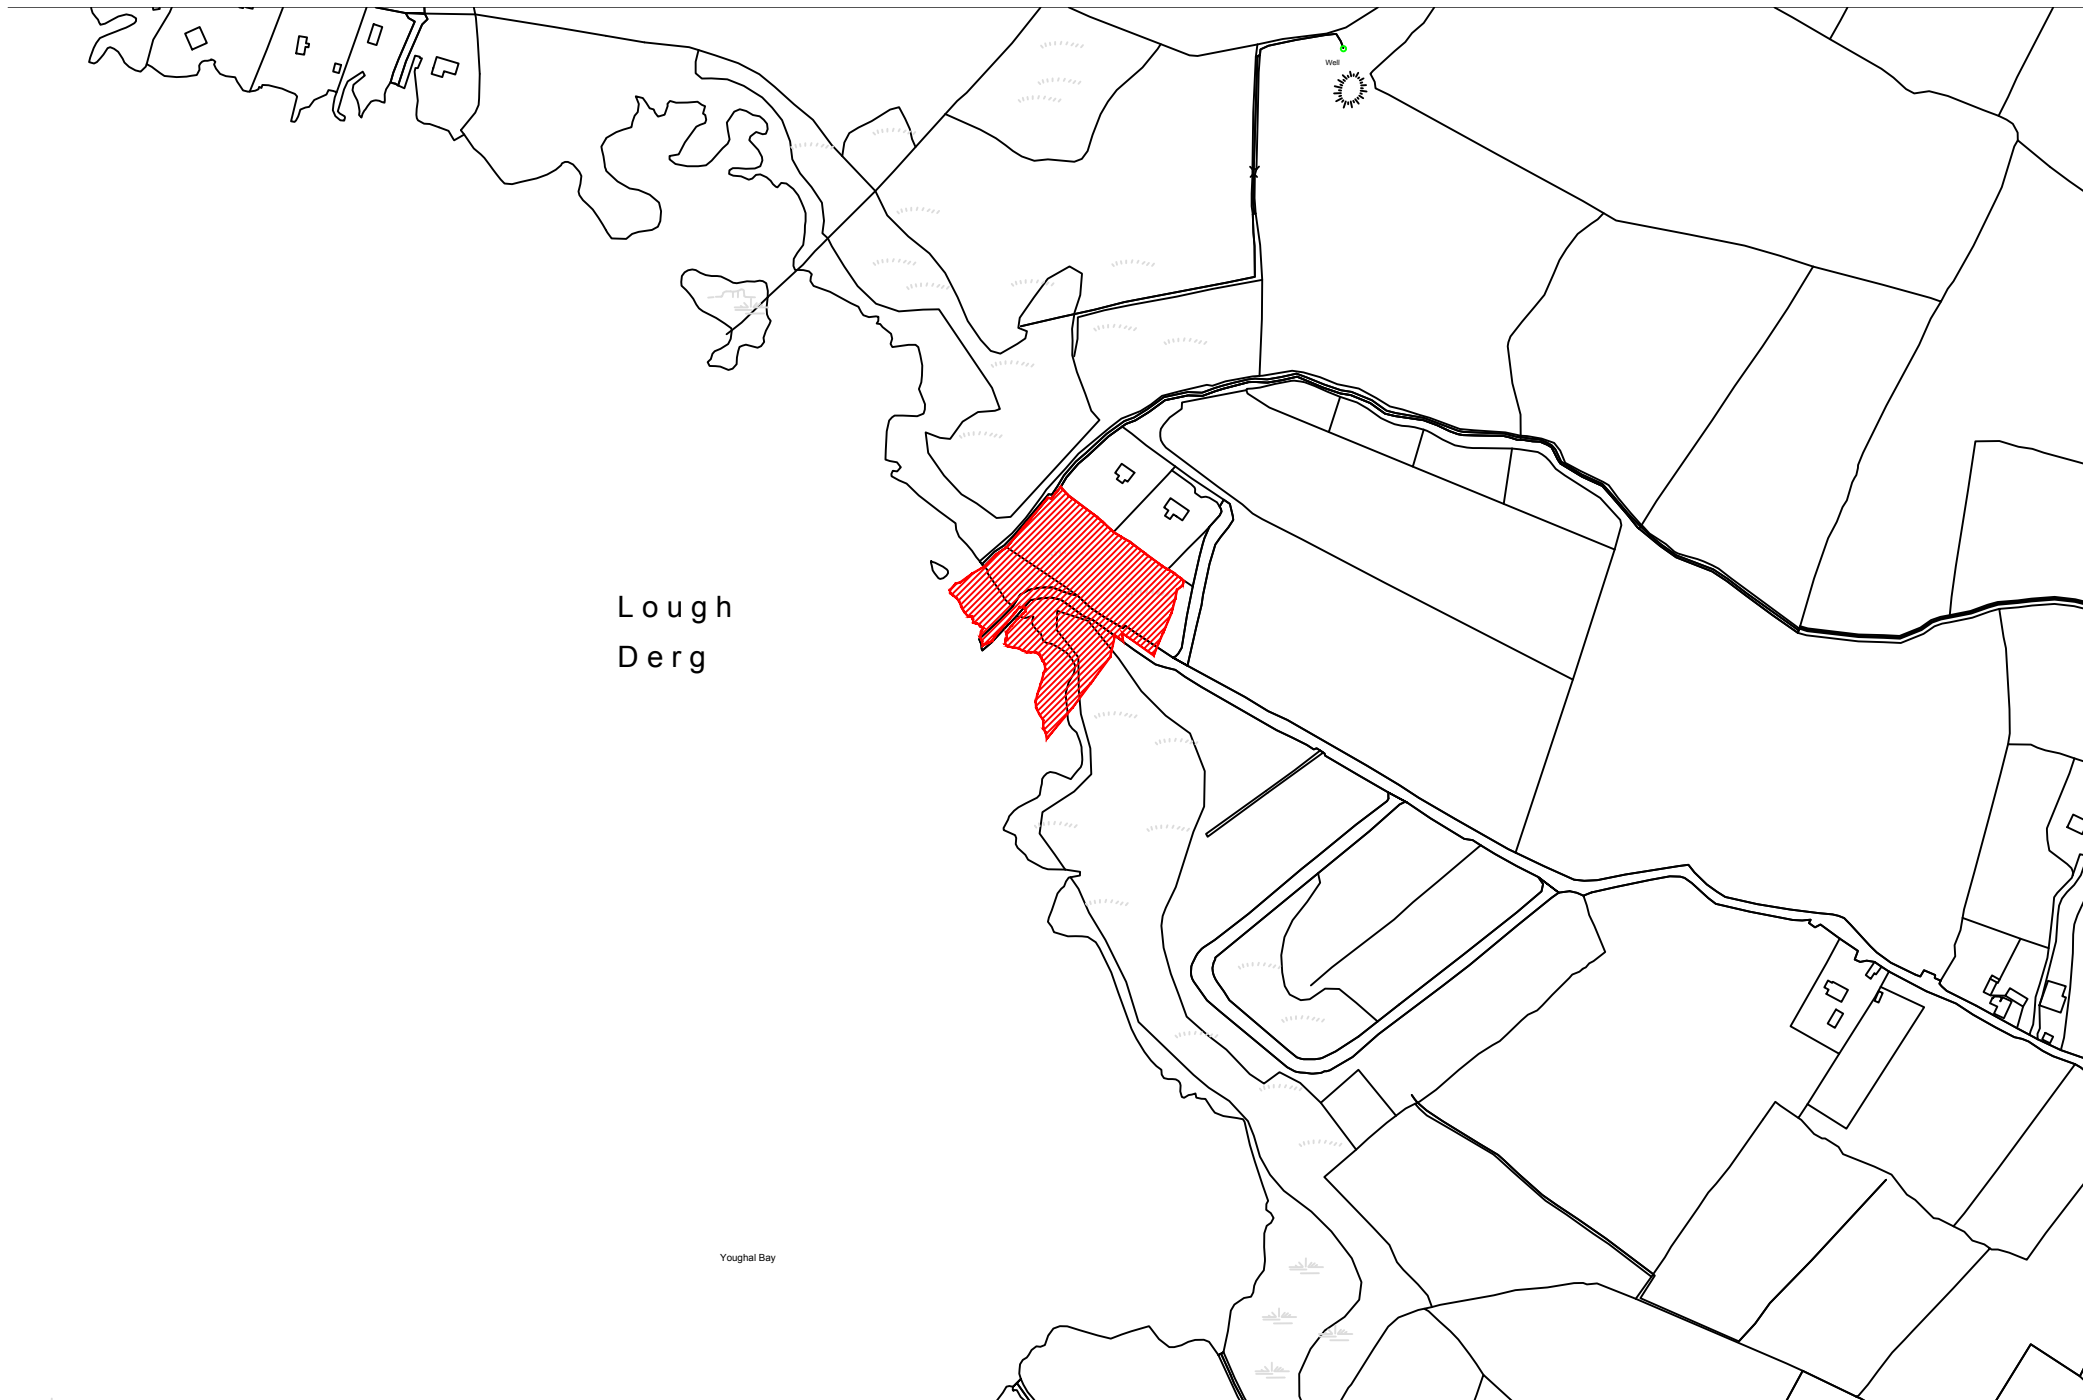

LOUGH DERG

NMD 18 - The Look-Out Amenity Area

NMD 19 - The Castle Garden, Nenagh

NMD 20 - Garden of Remembrance, Cloughjordan

LOUGH DERG

YOUGHAL BAY

# NMD 21 - Youghal Quay Amenity Area

NMD 22 - Carhue Amenity Area