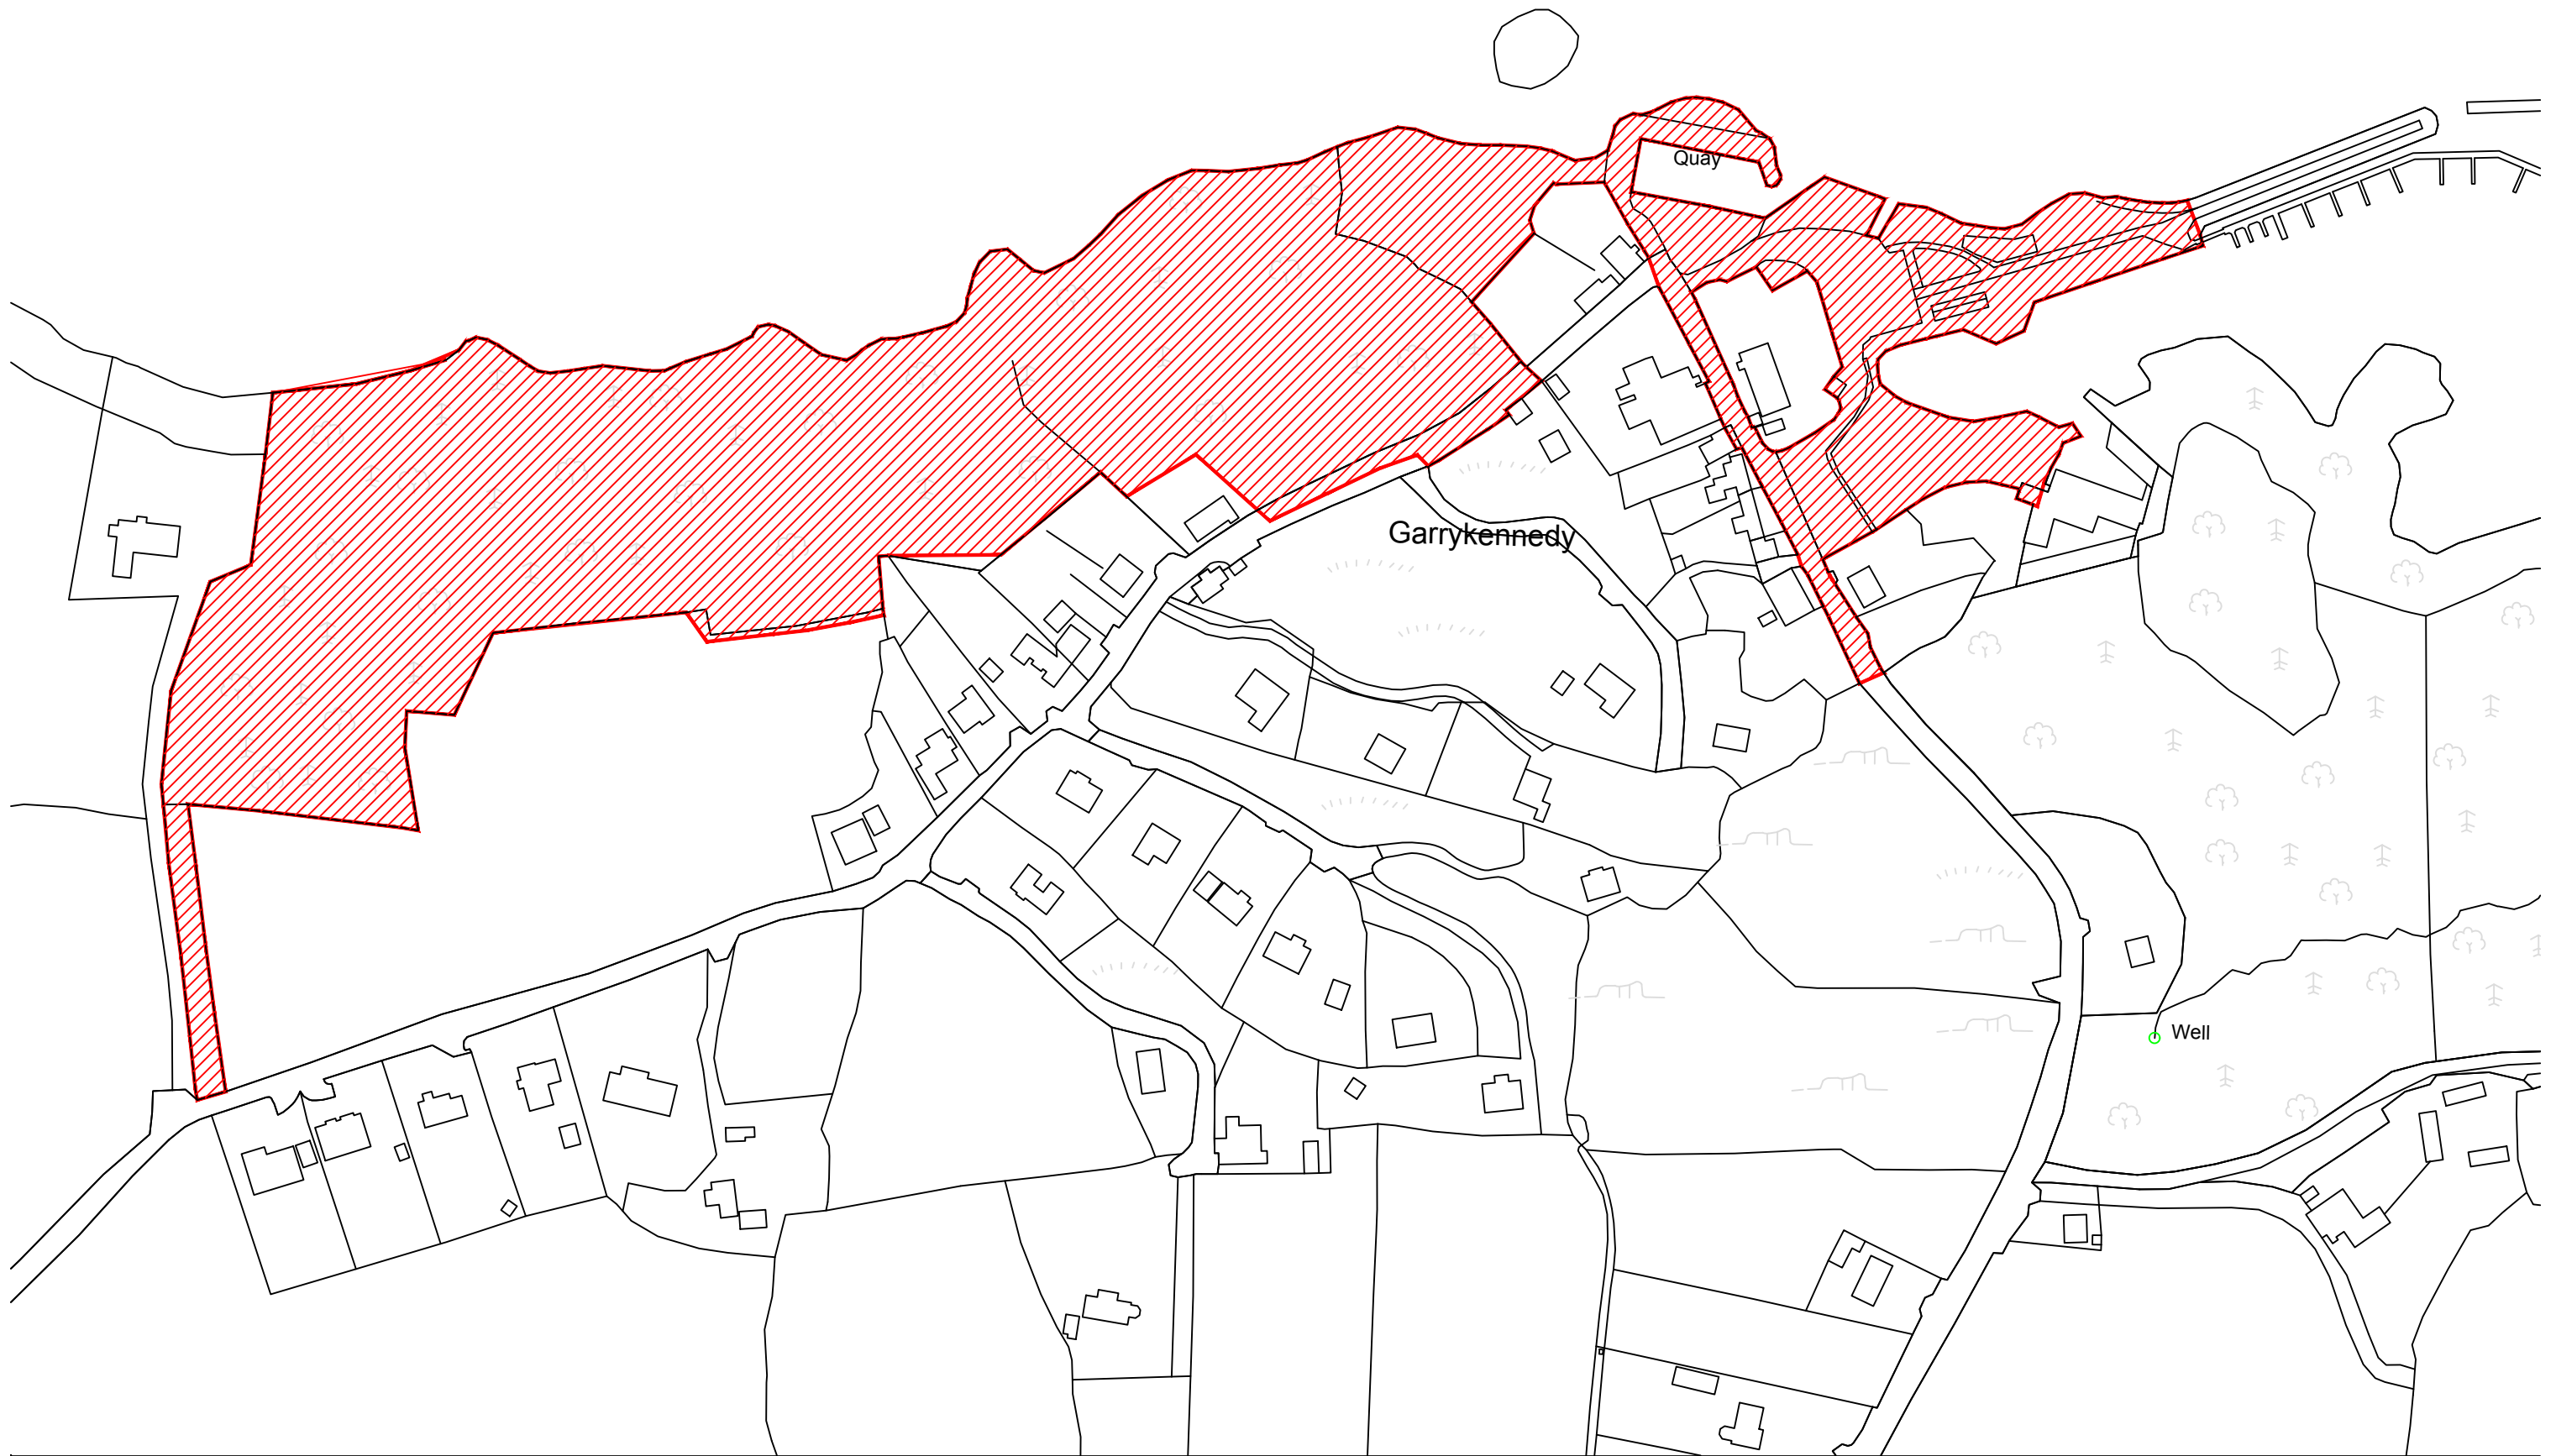

# NMD 03 - Castlelough Amenity Area

NMD 04 - Clare Glens Amenity Area

Tountinna

Black Lough

Arra Mountains

NMD 05 - Tountinna Amenity Area

h House

**NMD 06 - Dromineer Amenity Area**