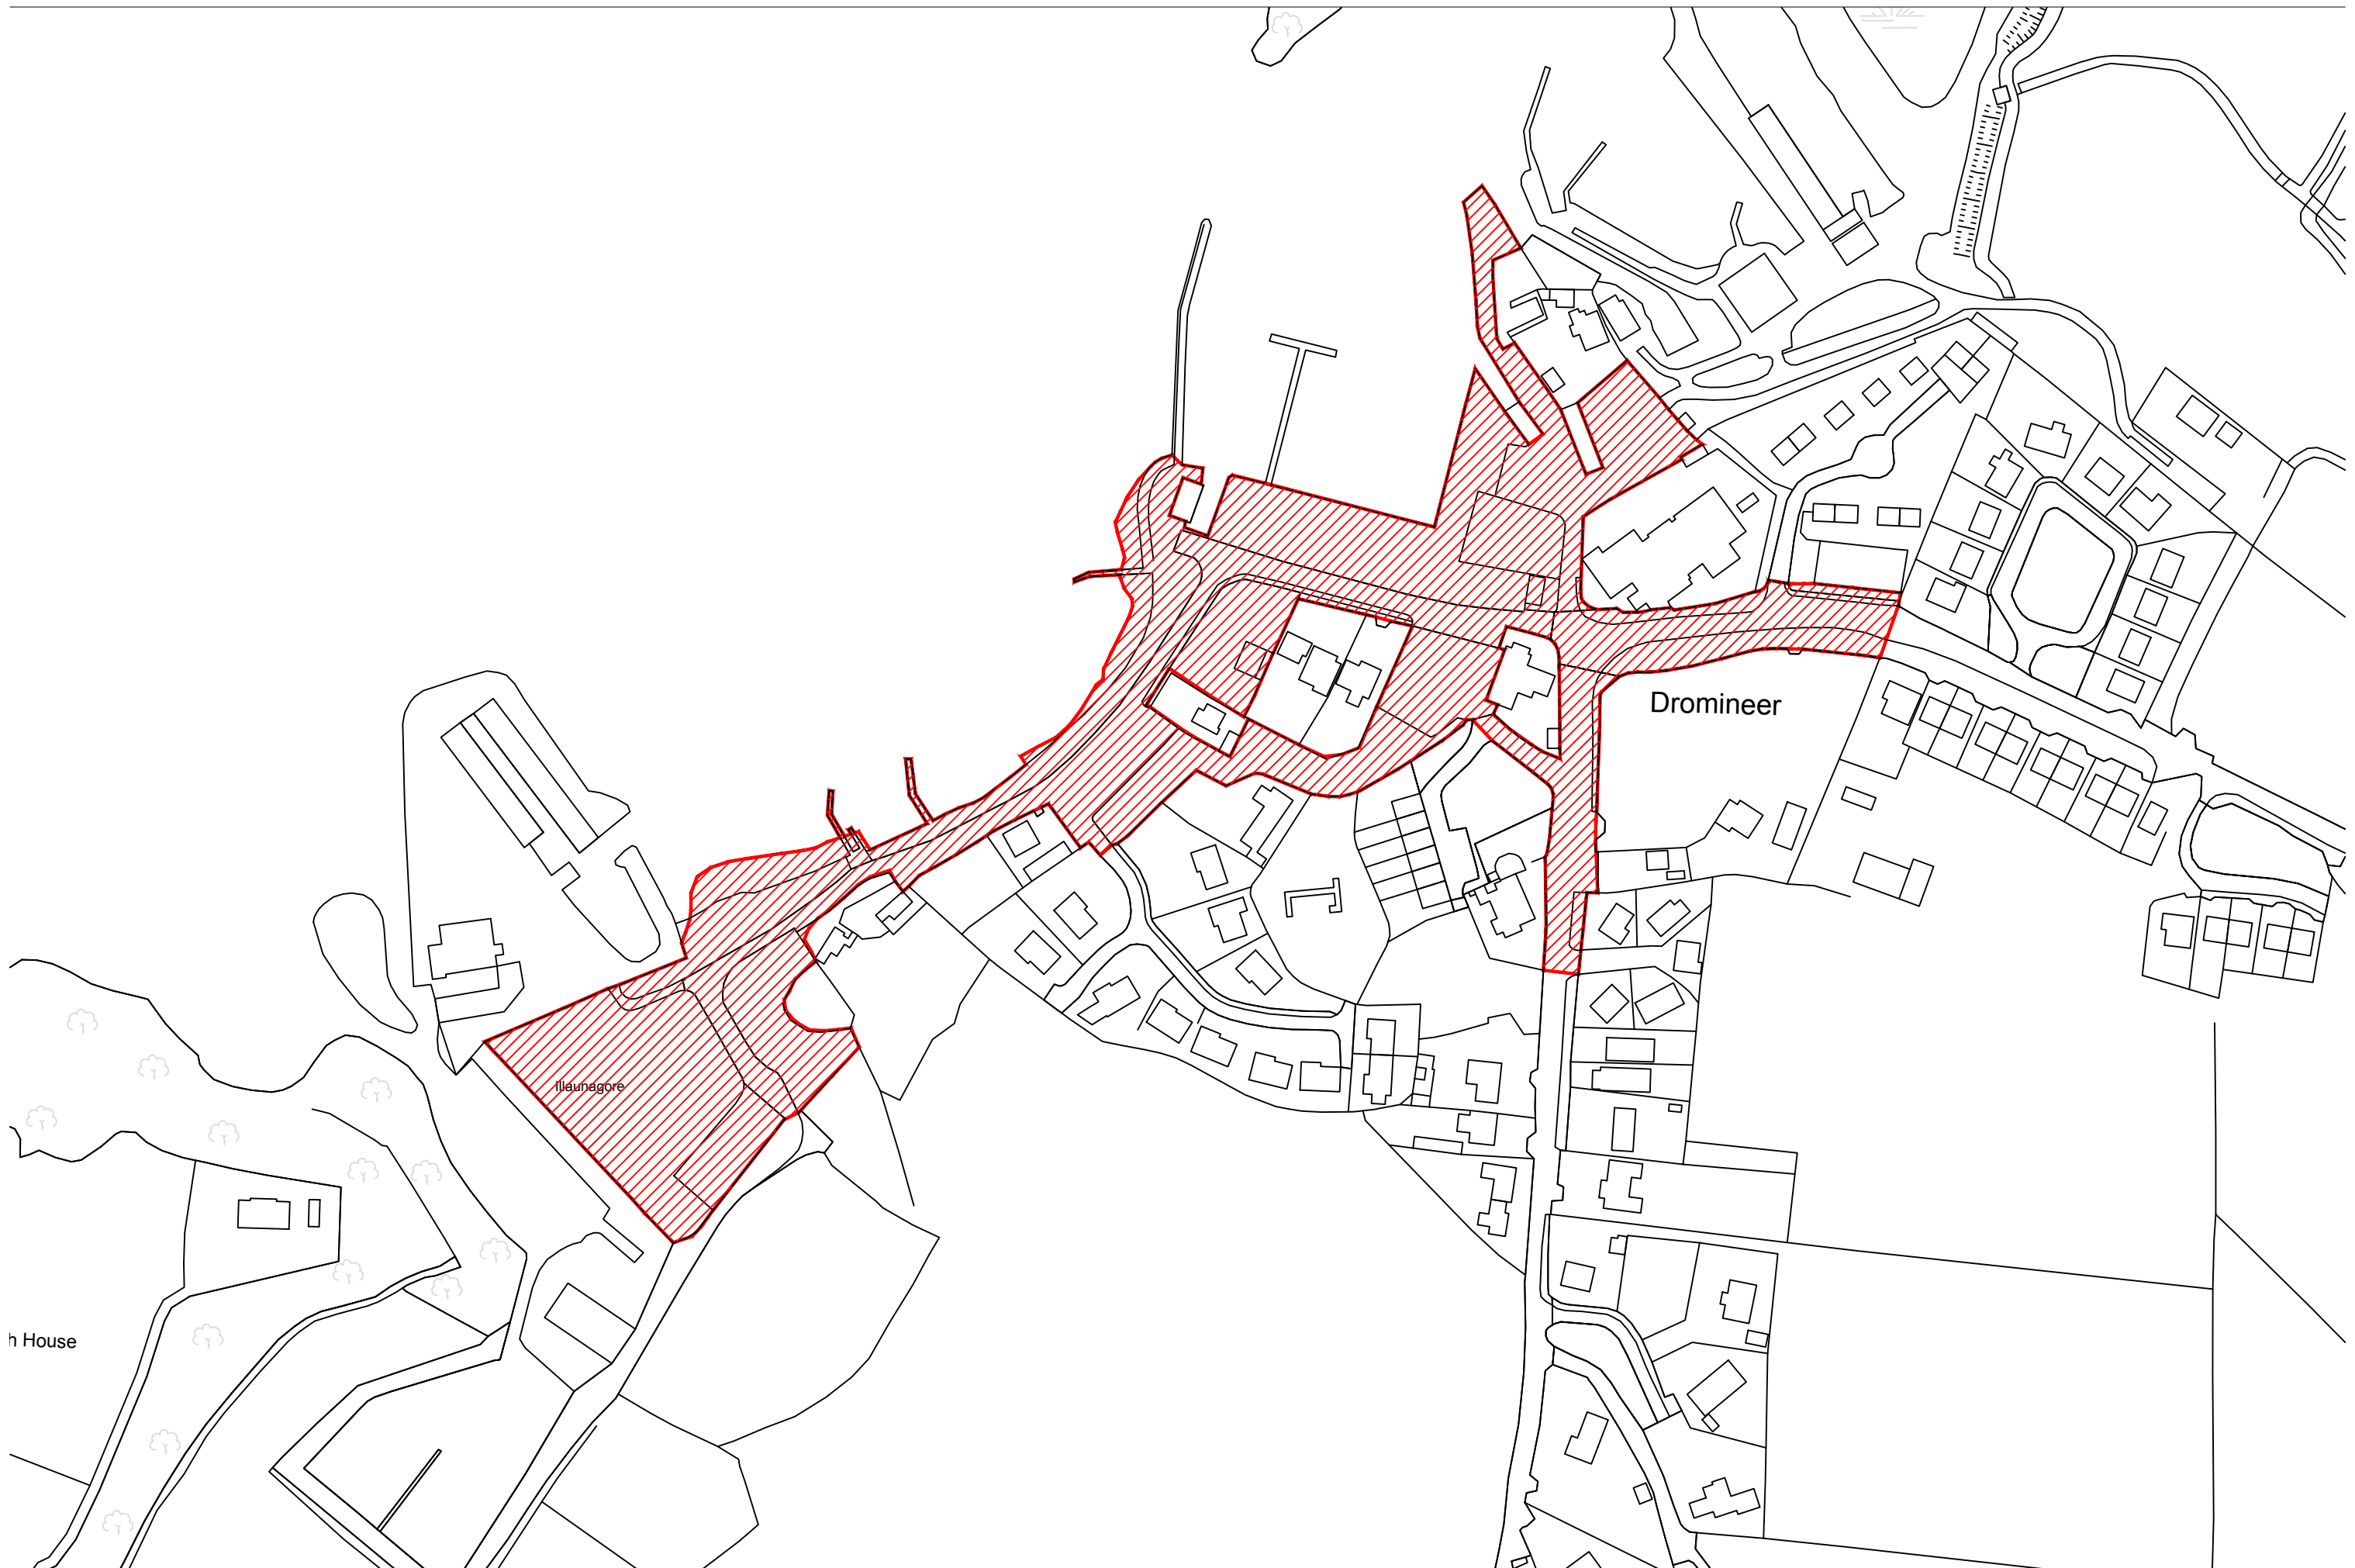

# NMD 03 - Castlelough Amenity Area

NMD 04 - Clare Glens Amenity Area

Tountinna

Black Lough

Arra Mountains

NMD 05 - Tountinna Amenity Area

h House

**NMD 06 - Dromineer Amenity Area**