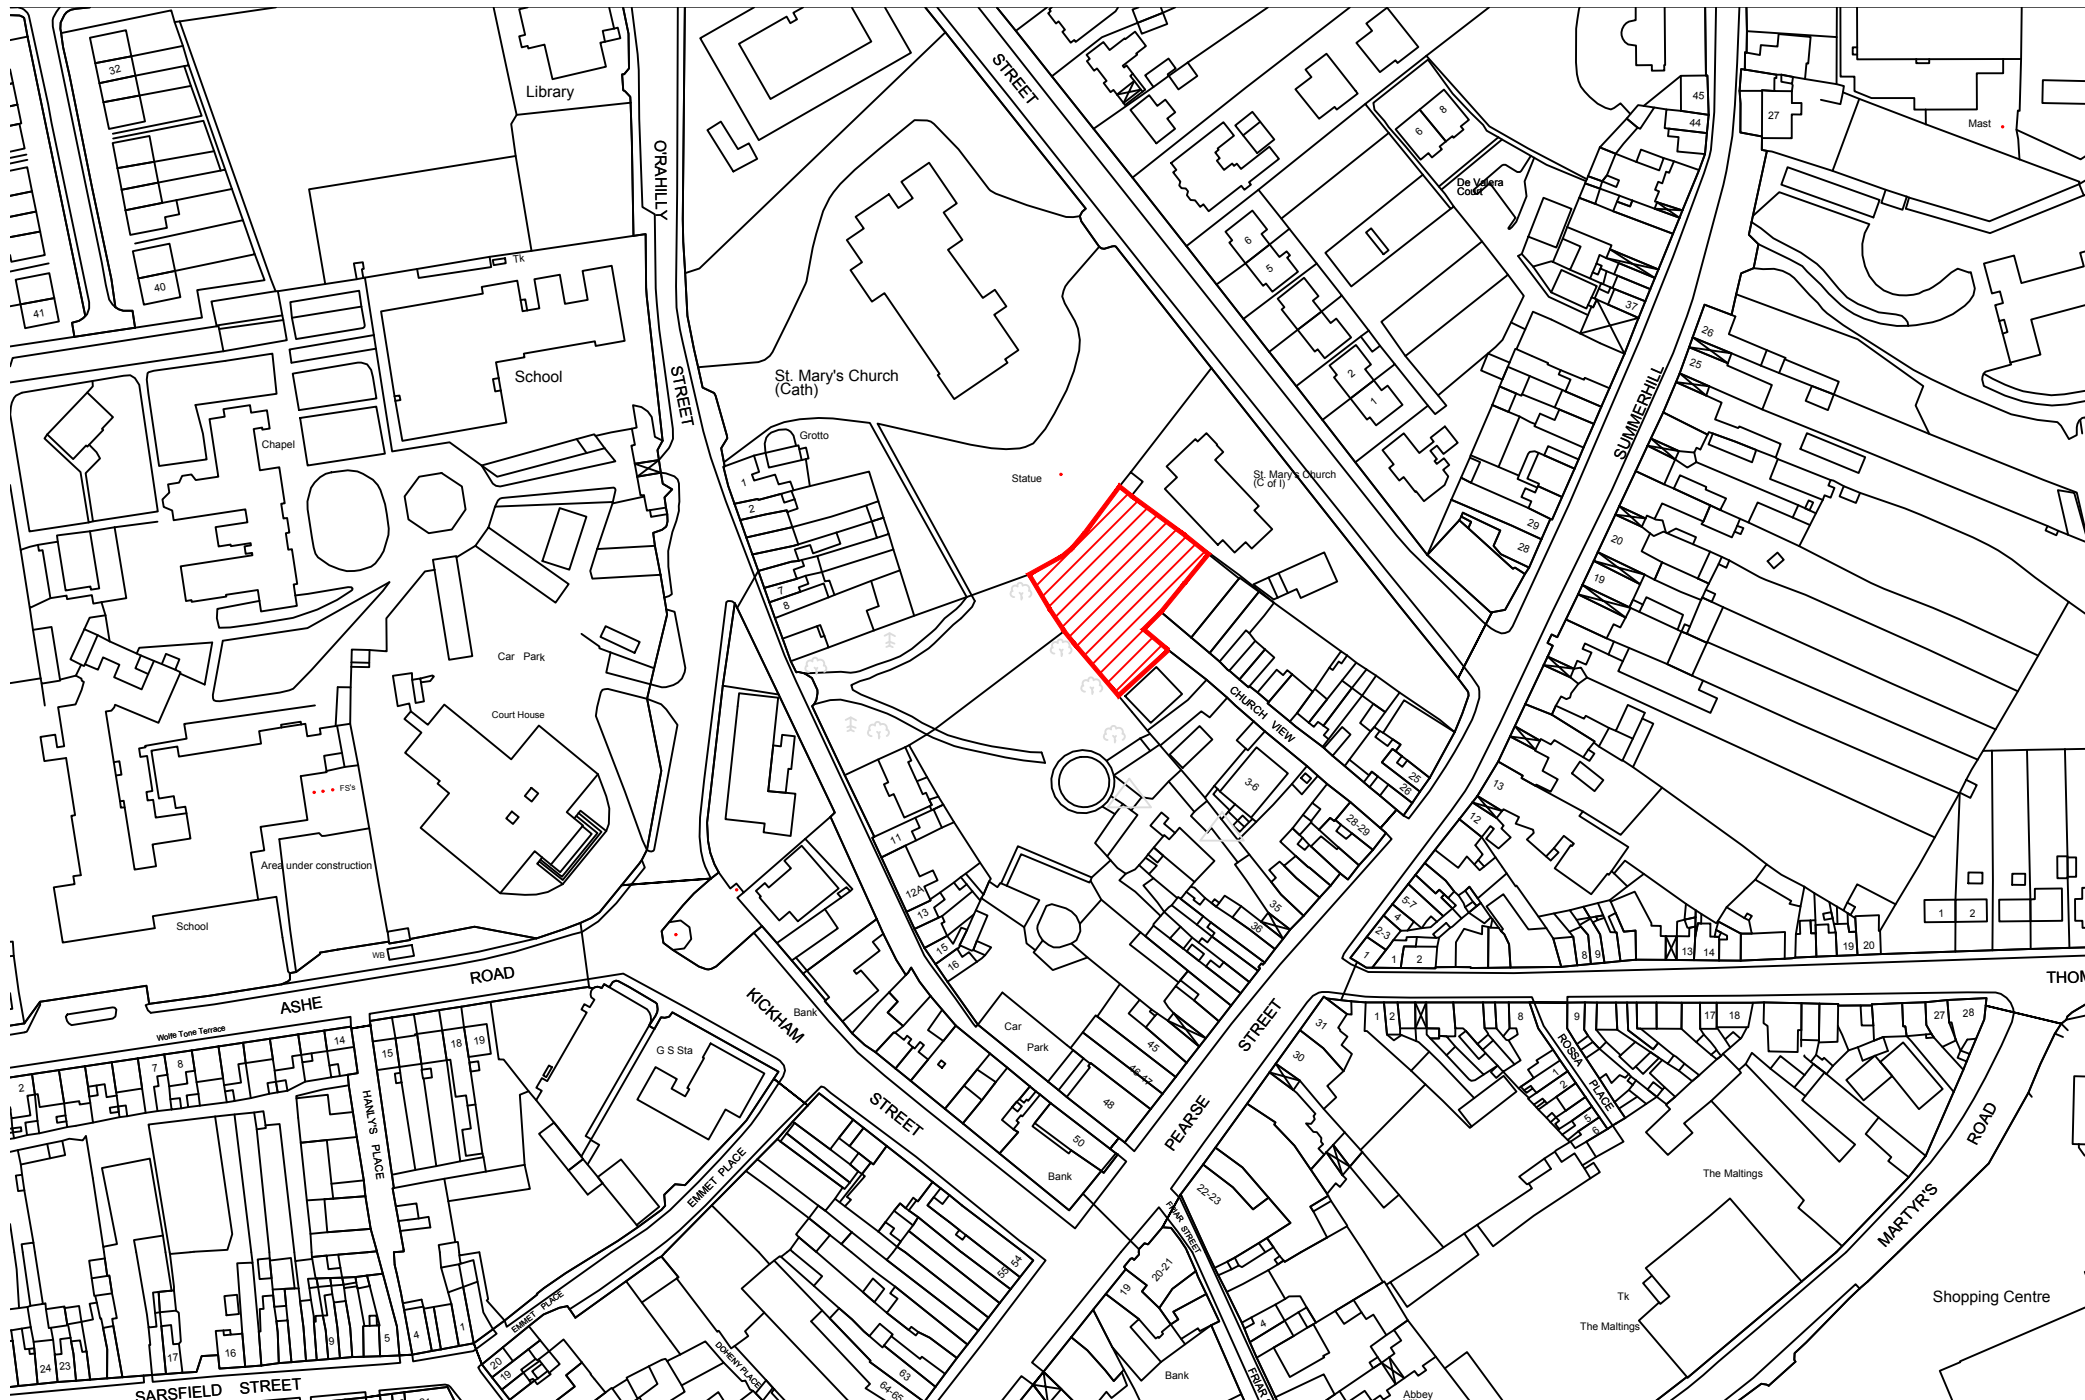

NMD 11 - Luska Amenity Area

NMD 12 - Mota Amenity Area

NMD 13 - Shanballyedmond Amenity Area

NMD 14 - Silvermines Amenity Area

Lough Derg

**NMD 15 - Skehanagh Amenity Area**

NMD 16 - Steppe Amenity Area

NMD 17 - Terryglass Amenity Area

LOUGH DERG

NMD 18 - The Look-Out Amenity Area

NMD 19 - The Castle Garden, Nenagh

NMD 20 - Garden of Remembrance, Cloughjordan

LOUGH DERG

YOUGHAL BAY