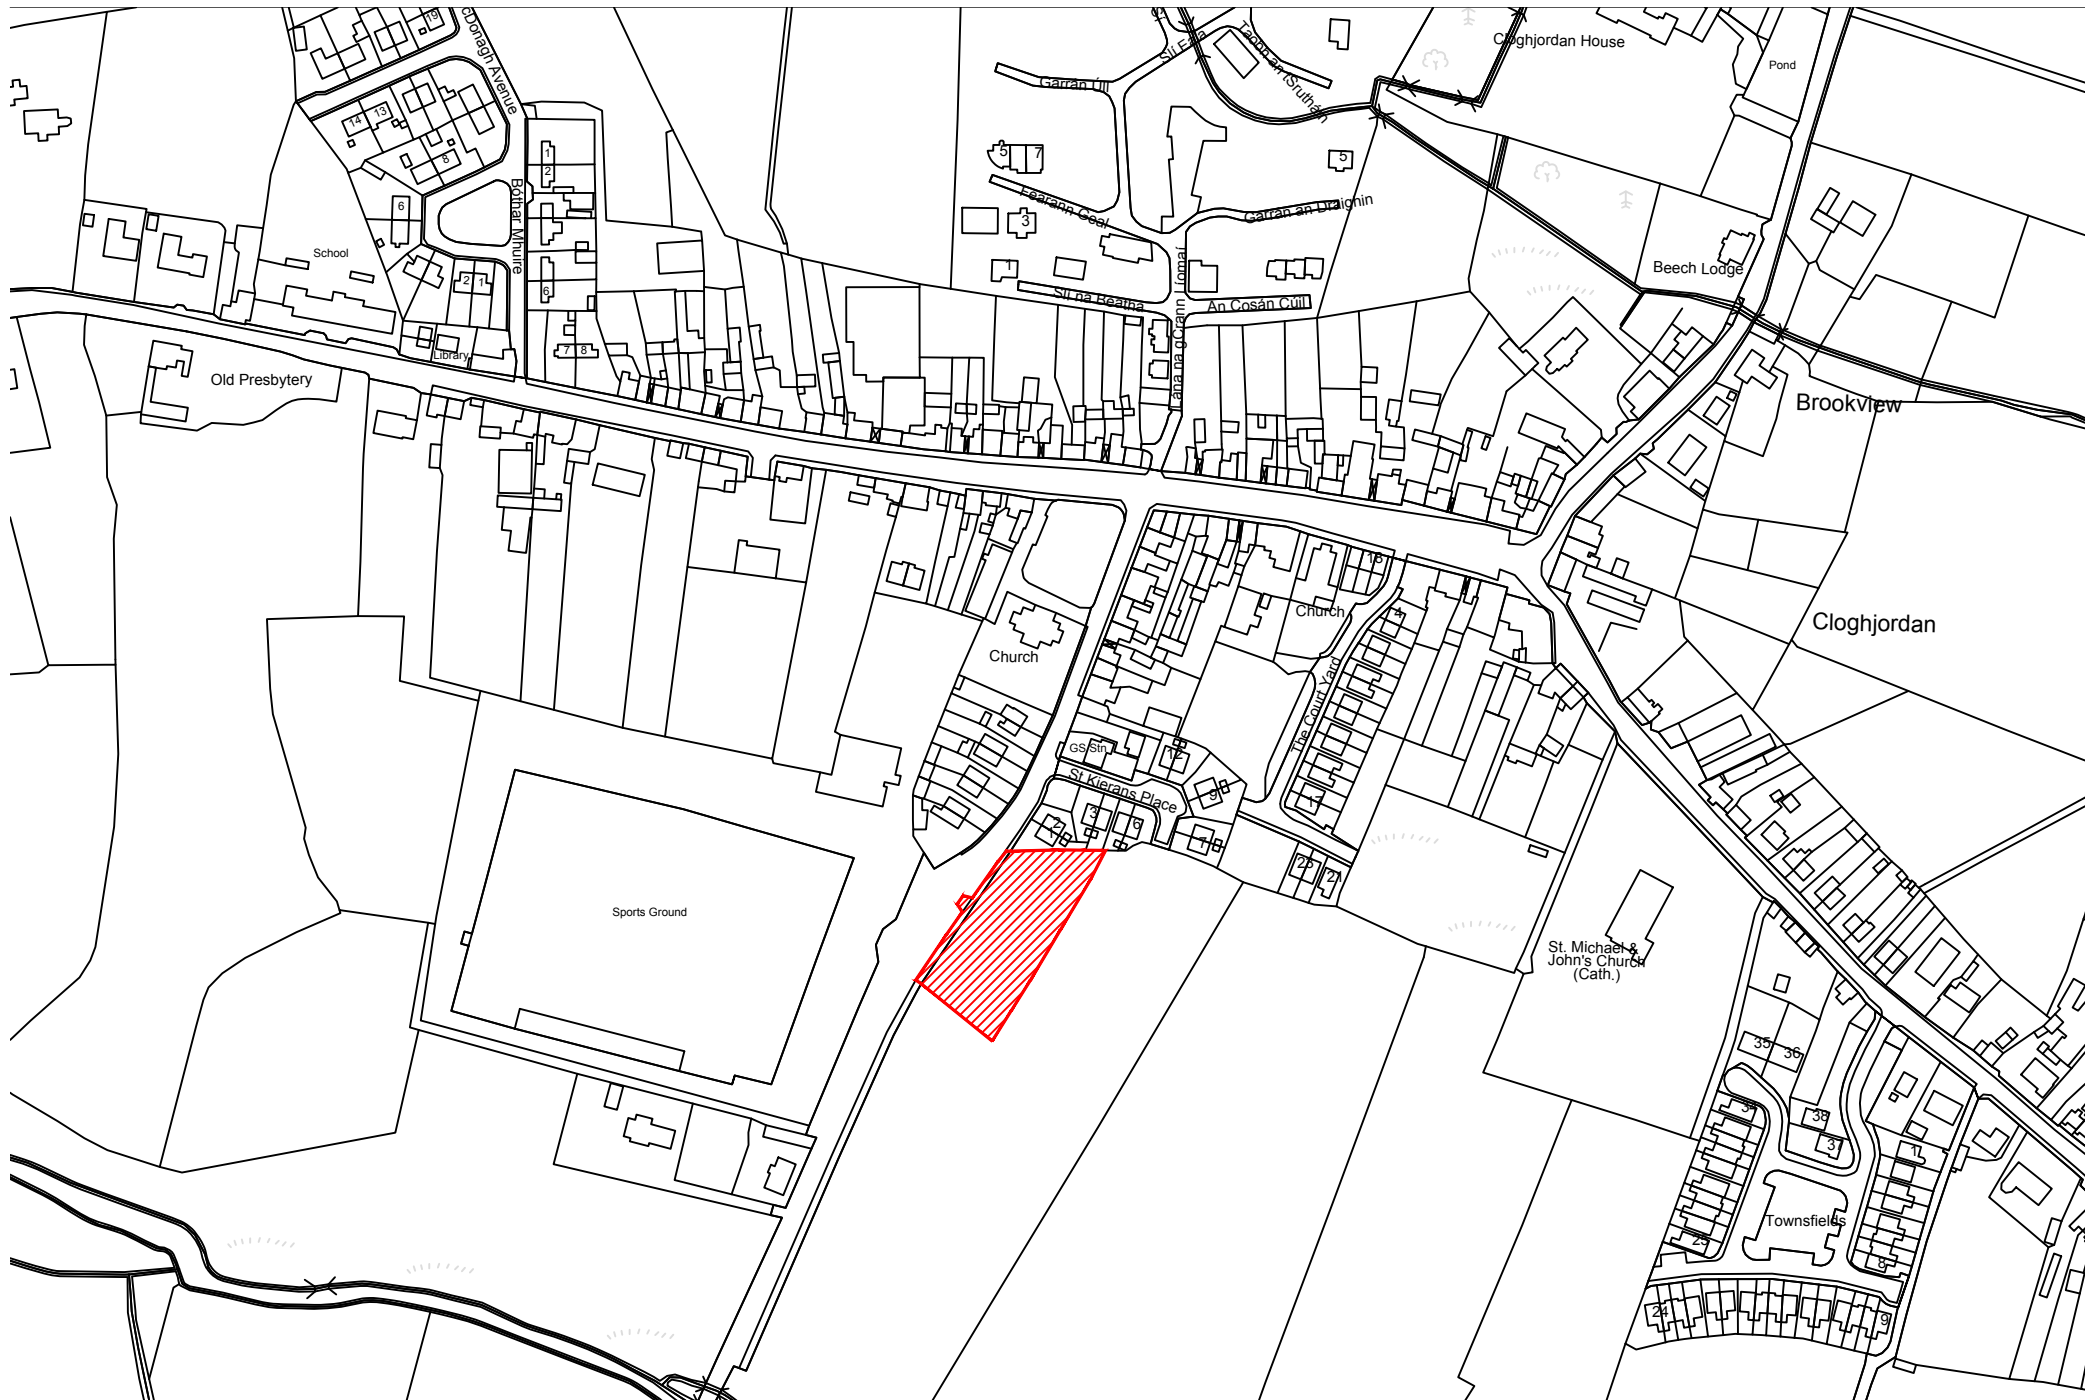

NMD 11 - Luska Amenity Area

NMD 12 - Mota Amenity Area

NMD 13 - Shanballyedmond Amenity Area

NMD 14 - Silvermines Amenity Area

Lough Derg

**NMD 15 - Skehanagh Amenity Area**

NMD 16 - Steppe Amenity Area

NMD 17 - Terryglass Amenity Area

LOUGH DERG

NMD 18 - The Look-Out Amenity Area

NMD 19 - The Castle Garden, Nenagh

NMD 20 - Garden of Remembrance, Cloughjordan

LOUGH DERG

YOUGHAL BAY