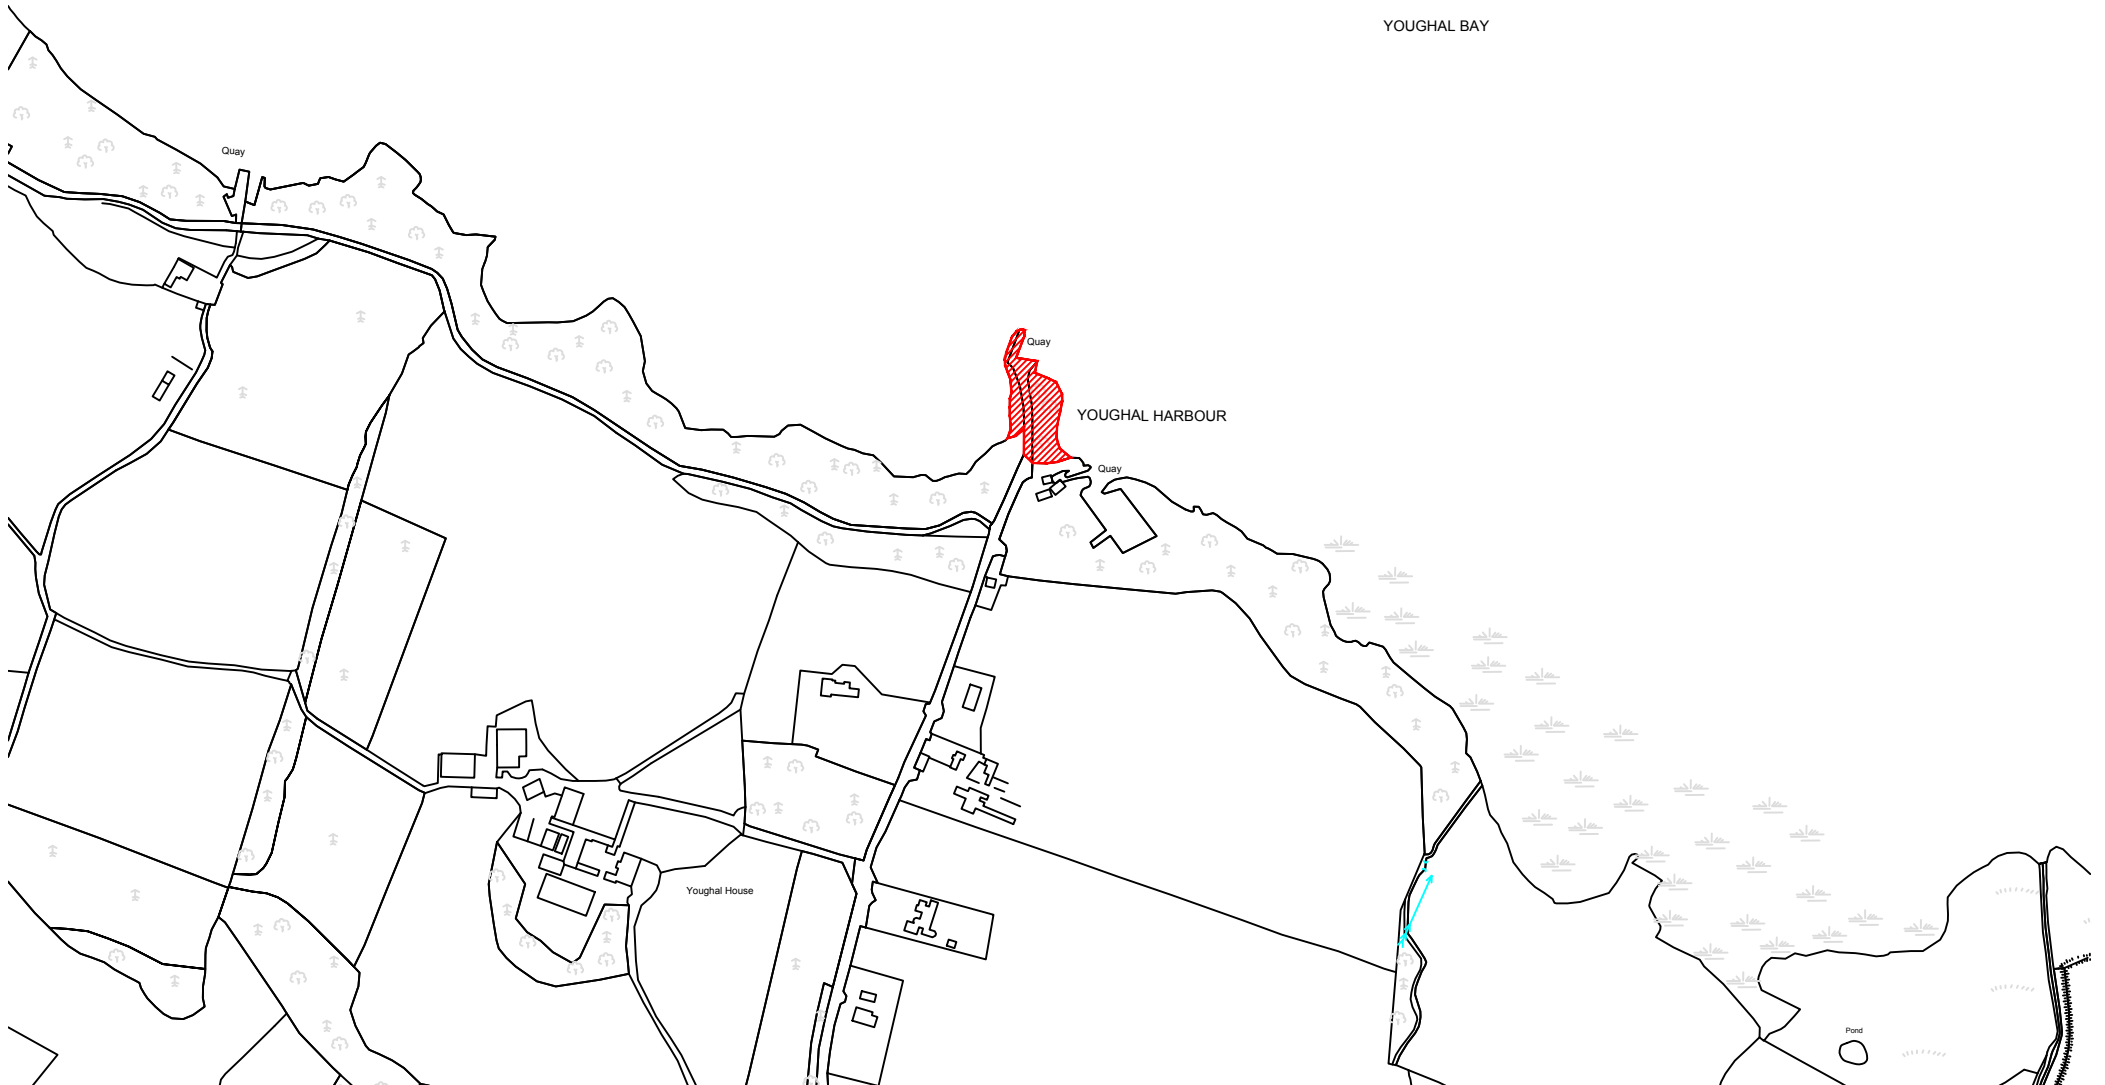

NMD 11 - Luska Amenity Area

NMD 12 - Mota Amenity Area

NMD 13 - Shanballyedmond Amenity Area

NMD 14 - Silvermines Amenity Area

Lough Derg

**NMD 15 - Skehanagh Amenity Area**

NMD 16 - Steppe Amenity Area

NMD 17 - Terryglass Amenity Area

LOUGH DERG

NMD 18 - The Look-Out Amenity Area

NMD 19 - The Castle Garden, Nenagh

NMD 20 - Garden of Remembrance, Cloughjordan

LOUGH DERG

YOUGHAL BAY

# NMD 21 - Youghal Quay Amenity Area

NMD 22 - Carhue Amenity Area