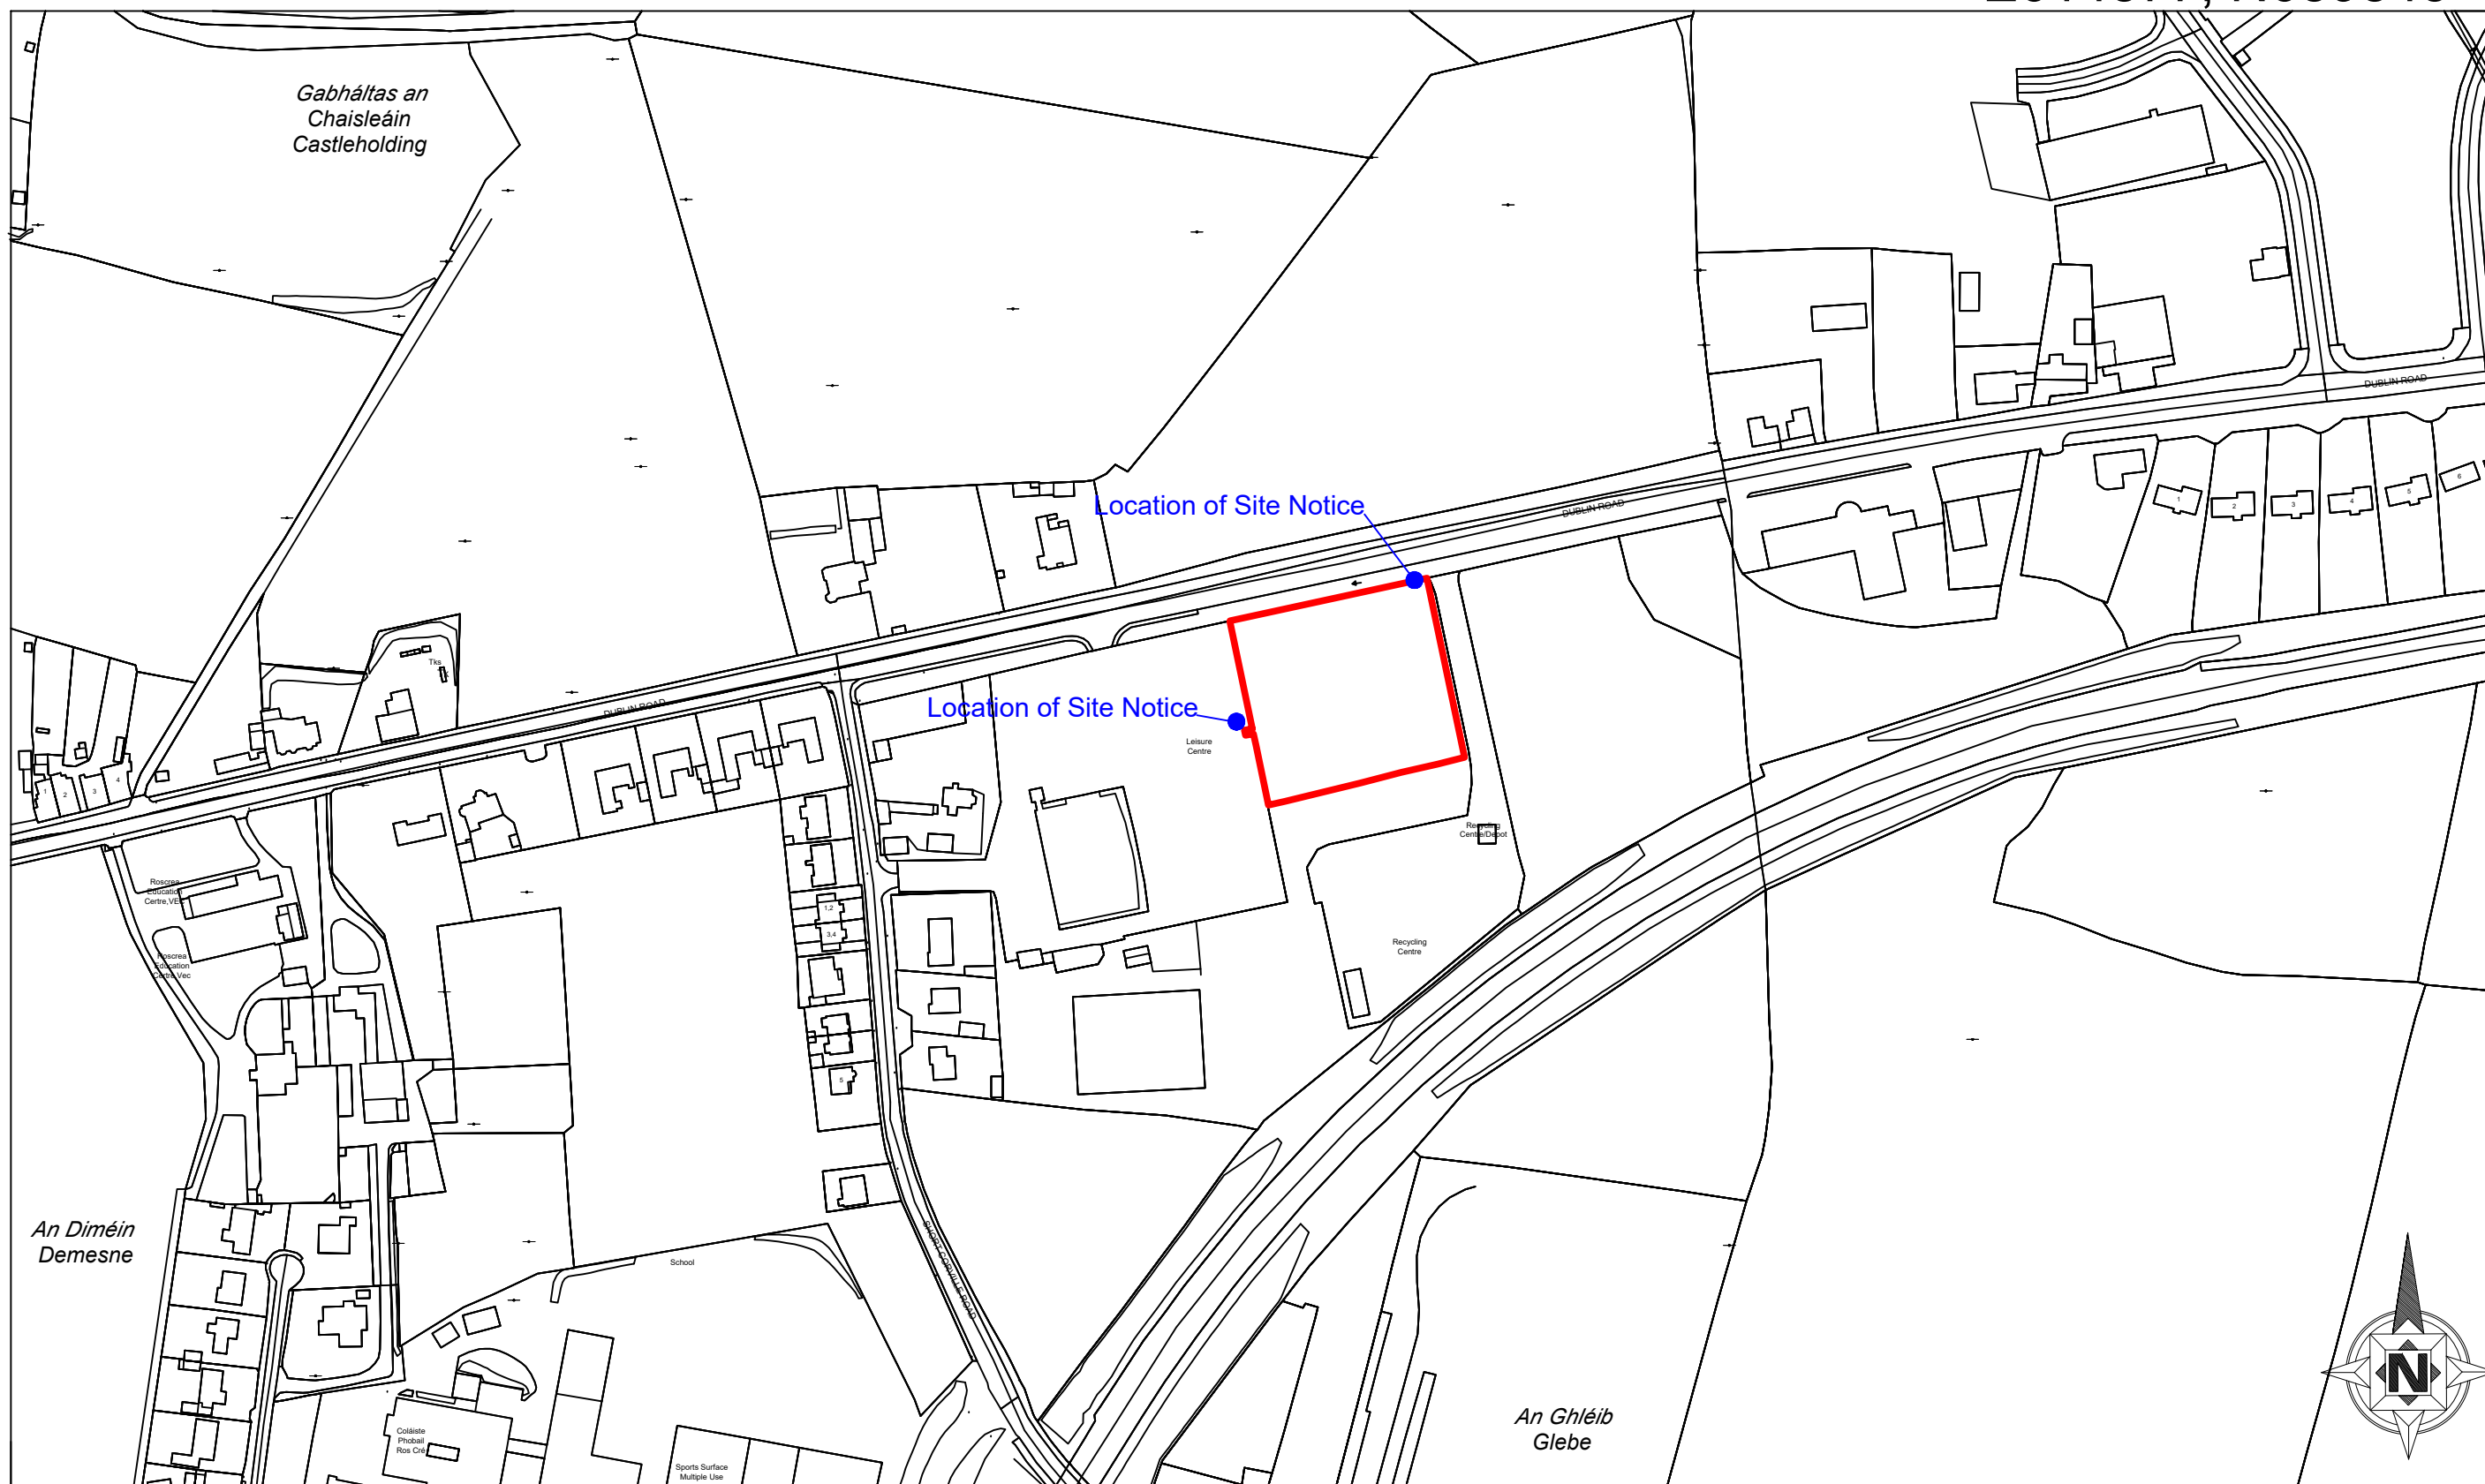

Proposed site for Roscrea Skate Board Park Site Outlined In Red ,

SITE LOCATION MAP

E614877, N689845

E613945, N689292

Tipperary County Council
 Roads - Thurles Municipal District

Scale: 1/2500
 Townsland: Demesne
 Drawn By: Tony O'Mara
 Date: 11/03/2024

O.S Map Ref: 4109-B and 410903